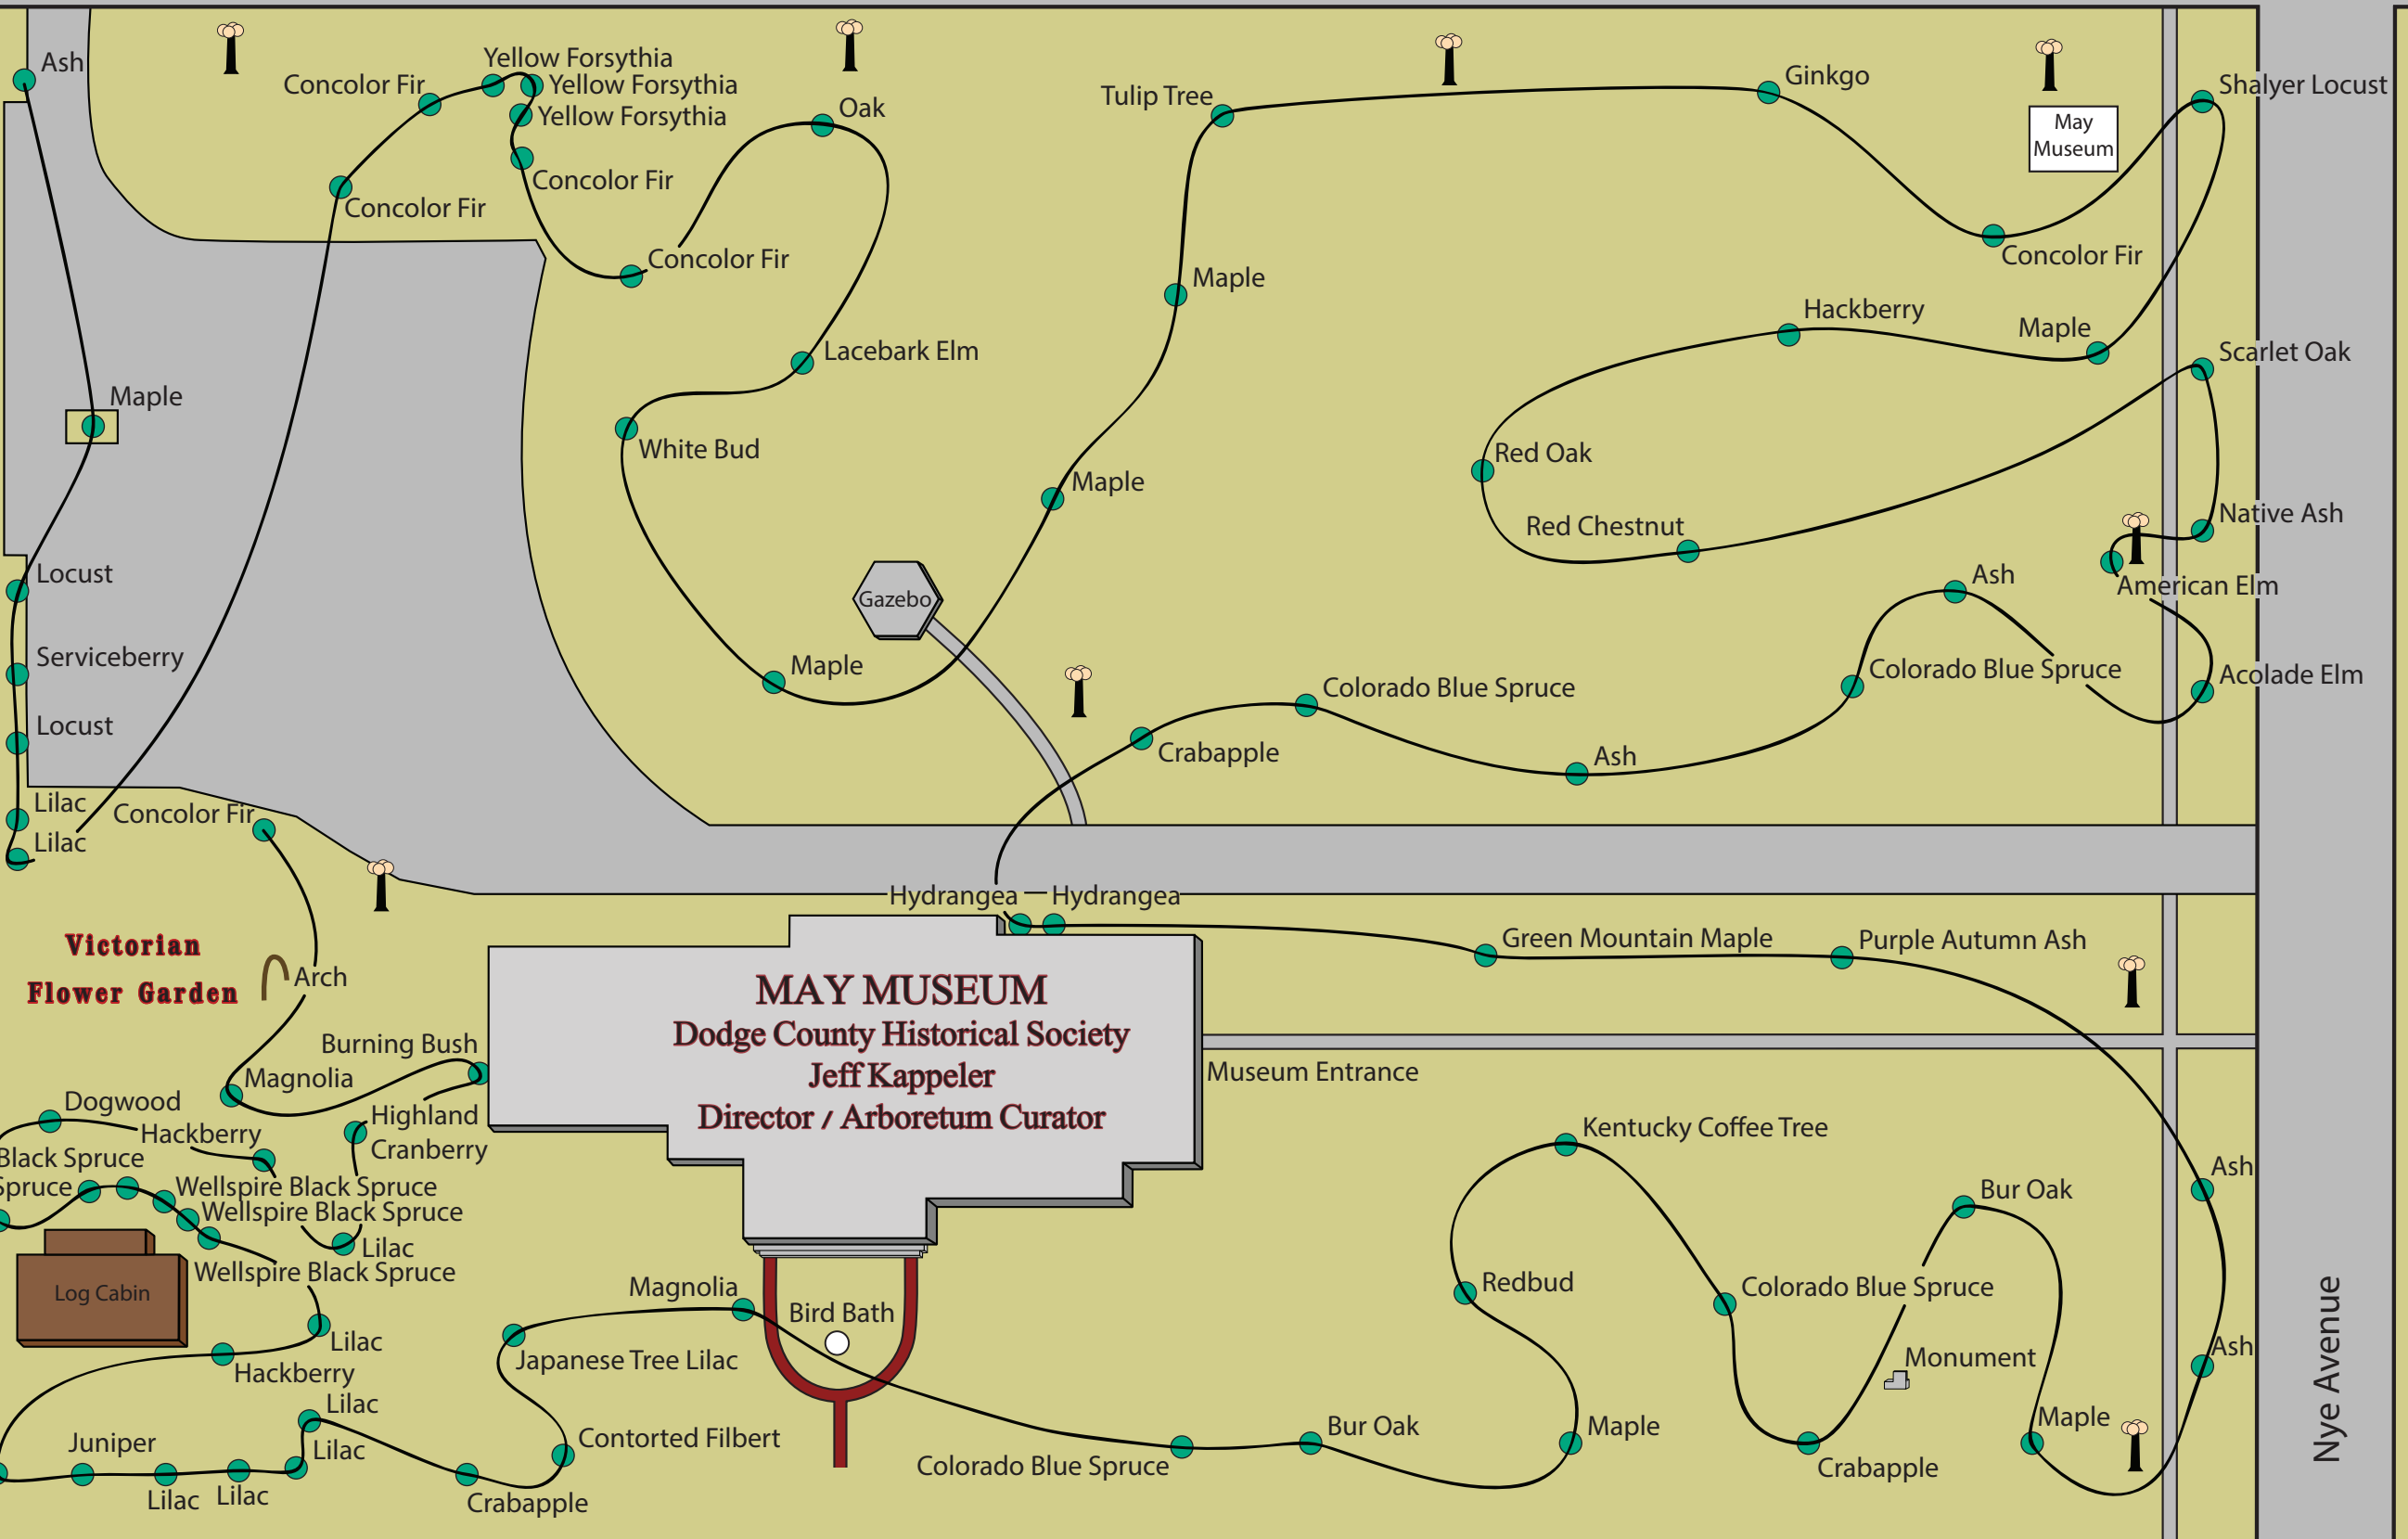

MAY MUSEUM ARBORETUM

A NEBRASKA STATEWIDE ARBORETUM LANDMARK SITE

W 17th Street

1643 N. Nye Avenue
Fremont, NE
68025

(402) 721-4515

<http://maymuseum.com>

Spencer Trowbridge
Cartographer
spencer.trowbridge@gmail.com

**Victorian
Flower Garden**

MAY MUSEUM
Dodge County Historical Society
Jeff Kappeler
Director / Arboretum Curator

Nye Avenue